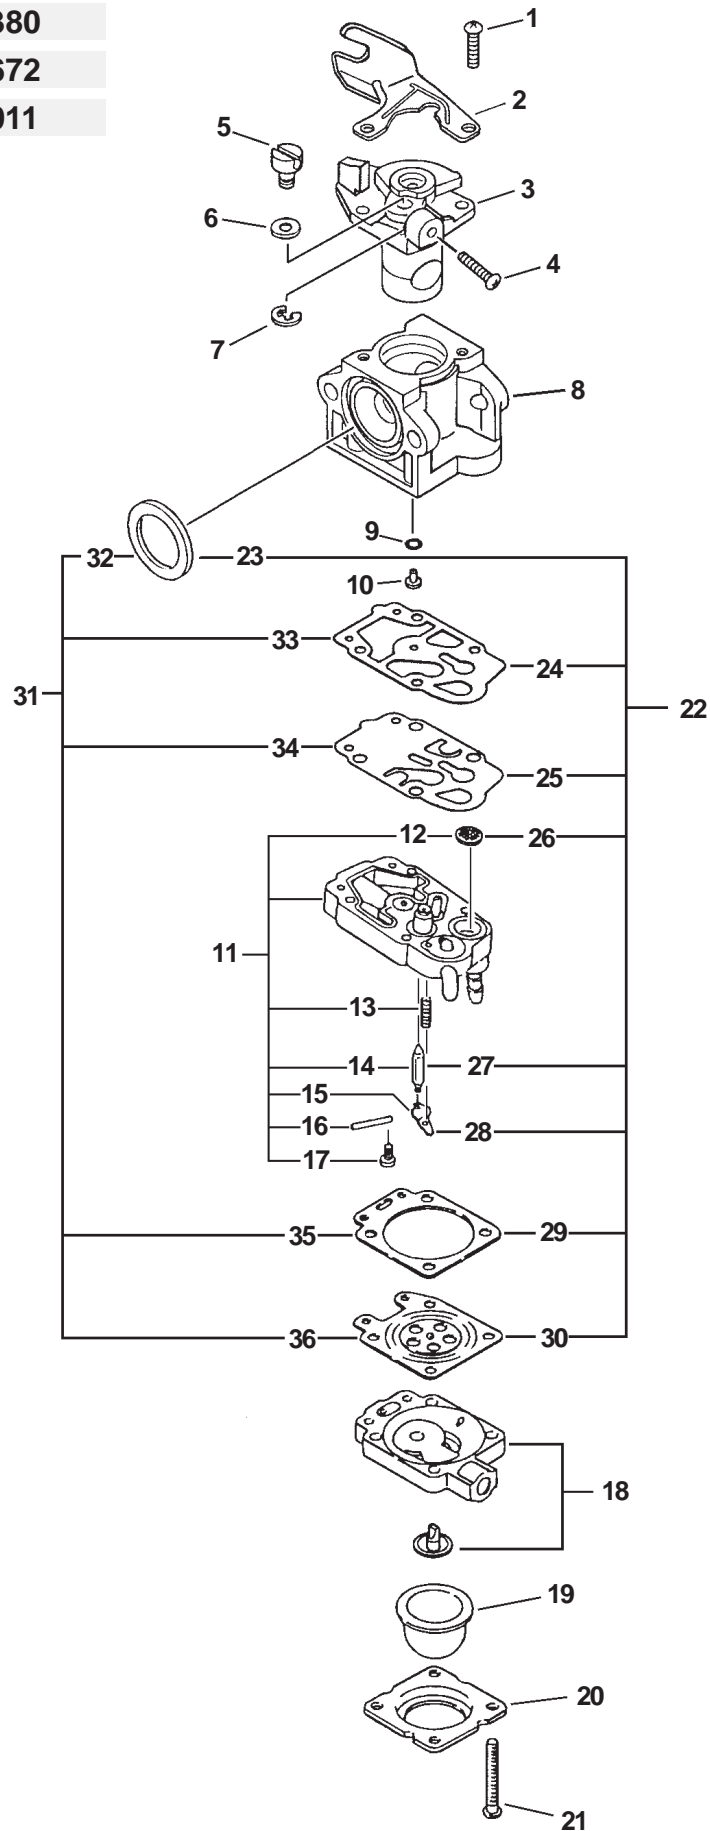

SERIAL NUMBERS:

PAS-260: 03006254 - 03999999

PAS-261: 02002397 - 02999999

ITEM	PART NUMBER	QTY	DESCRIPTION	REMARKS
	A021000051	1	CARBURETOR --WYJ-250B	
1	12311440630	2	SCREW, CABLE BRACKET	
2	P003000180	1	BRACKET, CABLE	
3	-----	1	THROTTLE VALVE ASY	NOT AVAILABLE SEPARATELY
4	12313440030	1	SCREW, IDLE ADJUST	
5	12317245130	1	SWIVEL	
6	12314954230	1	WASHER	
7	12317307930	1	CLIP	
8	-----	1	BODY, CARBURETOR	NOT AVAILABLE SEPARATELY
9	12318340630	1	O-RING	
10	P003000260	1	JET	
11	12317905560	1	PUMP BODY ASY	INCLUDES ITEMS 12-17
12	-----	1	SCREEN, INLET	
13	12312205560	1	SPRING, METERING LEVER	
14	-----	1	VALVE, INLET NEEDLE	
15	-----	1	LEVER, METERING	
16	12313803930	1	PIN, METERING LEVER	
17	12313905560	1	SCREW, METERING LEVER PIN	
18	12318005560	1	BODY, AIR PURGE	
19	12318140630	1	PUMP, PRIMER	
20	12314205560	1	COVER, PRIMER PUMP	
21	12311005560	4	SCREW, PUMP COVER	
22	P003000190	1	REPAIR KIT	INCLUDES ITEMS 23-30
23	-----	1	RING, PACKING	
24	-----	1	GASKET, PUMP	
25	-----	1	DIAPHRAGM, PUMP	
26	-----	1	SCREEN, INLET	
27	-----	1	VALVE, INLET NEEDLE	
28	-----	1	LEVER, METERING	
29	-----	1	GASKET, METERING DIAPHRAGM	
30	-----	1	METERING, DIAPHRAGM	
31	P003000200	1	GASKET/DIAPHRAGM KIT	INCLUDES ITEMS 32-36
32	-----	1	RING, PACKING	
33	-----	1	GASKET, PUMP	
34	-----	1	DIAPHRAGM, PUMP	
35	-----	1	GASKET, METERING DIAPHRAGM	
36	-----	1	METERING, DIAPHRAGM	

SERIAL NUMBERS:

PAS-260: 05001001 - 05010380

PAS-260: 07001001 - 07001672

PAS-261: 06001001 - 06002011